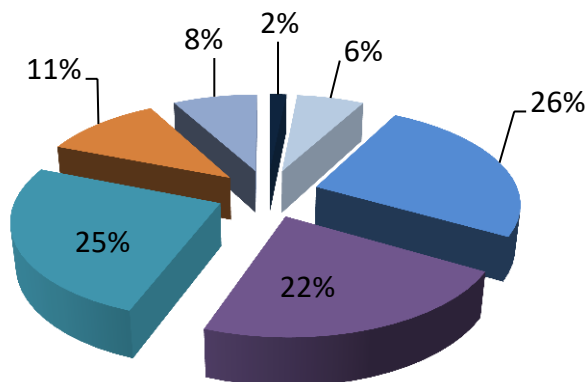

SRA Diversity Results – July 2021

Firmwide Gender

■ Prefer not to say ■ Male ■ Female

Firmwide Disability

■ Prefer not to say ■ Yes ■ No

Firmwide Age

■ Prefer not to say ■ 16 - 24
 ■ 25 - 34 ■ 35 - 44
 ■ 45 - 54 ■ 55 - 64
 ■ 65 +

Firmwide Ethnicity

■ Prefer not to say
 ■ White/Asian
 ■ White British
 ■ White and Black Caribbean
 ■ Irish
 ■ Indian