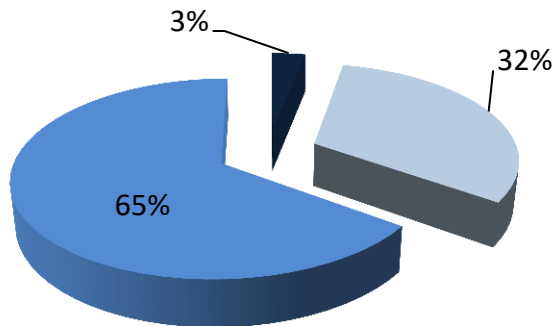

SRA Diversity Results – July 2021

Firmwide Gender

■ Prefer not to say ■ Male ■ Female

Firmwide Disability

■ Prefer not to say ■ Yes ■ No

Firmwide Age

■ Prefer not to say ■ 16 - 24
 ■ 25 - 34 ■ 35 - 44
 ■ 45 - 54 ■ 55 - 64
 ■ 65 +