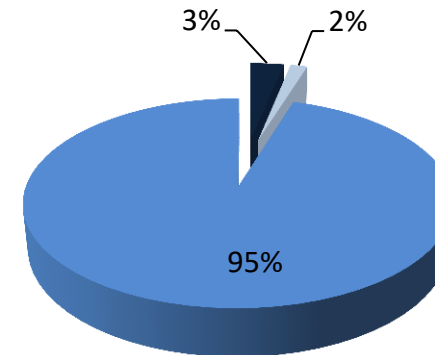

SRA Diversity Results – July 2021

Firmwide Gender

■ Prefer not to say ■ Male ■ Female

Firmwide Disability

■ Prefer not to say ■ Yes ■ No

Firmwide Age

■ Prefer not to say ■ 16 - 24
 ■ 25 - 34 ■ 35 - 44
 ■ 45 - 54 ■ 55 - 64
 ■ 65 +